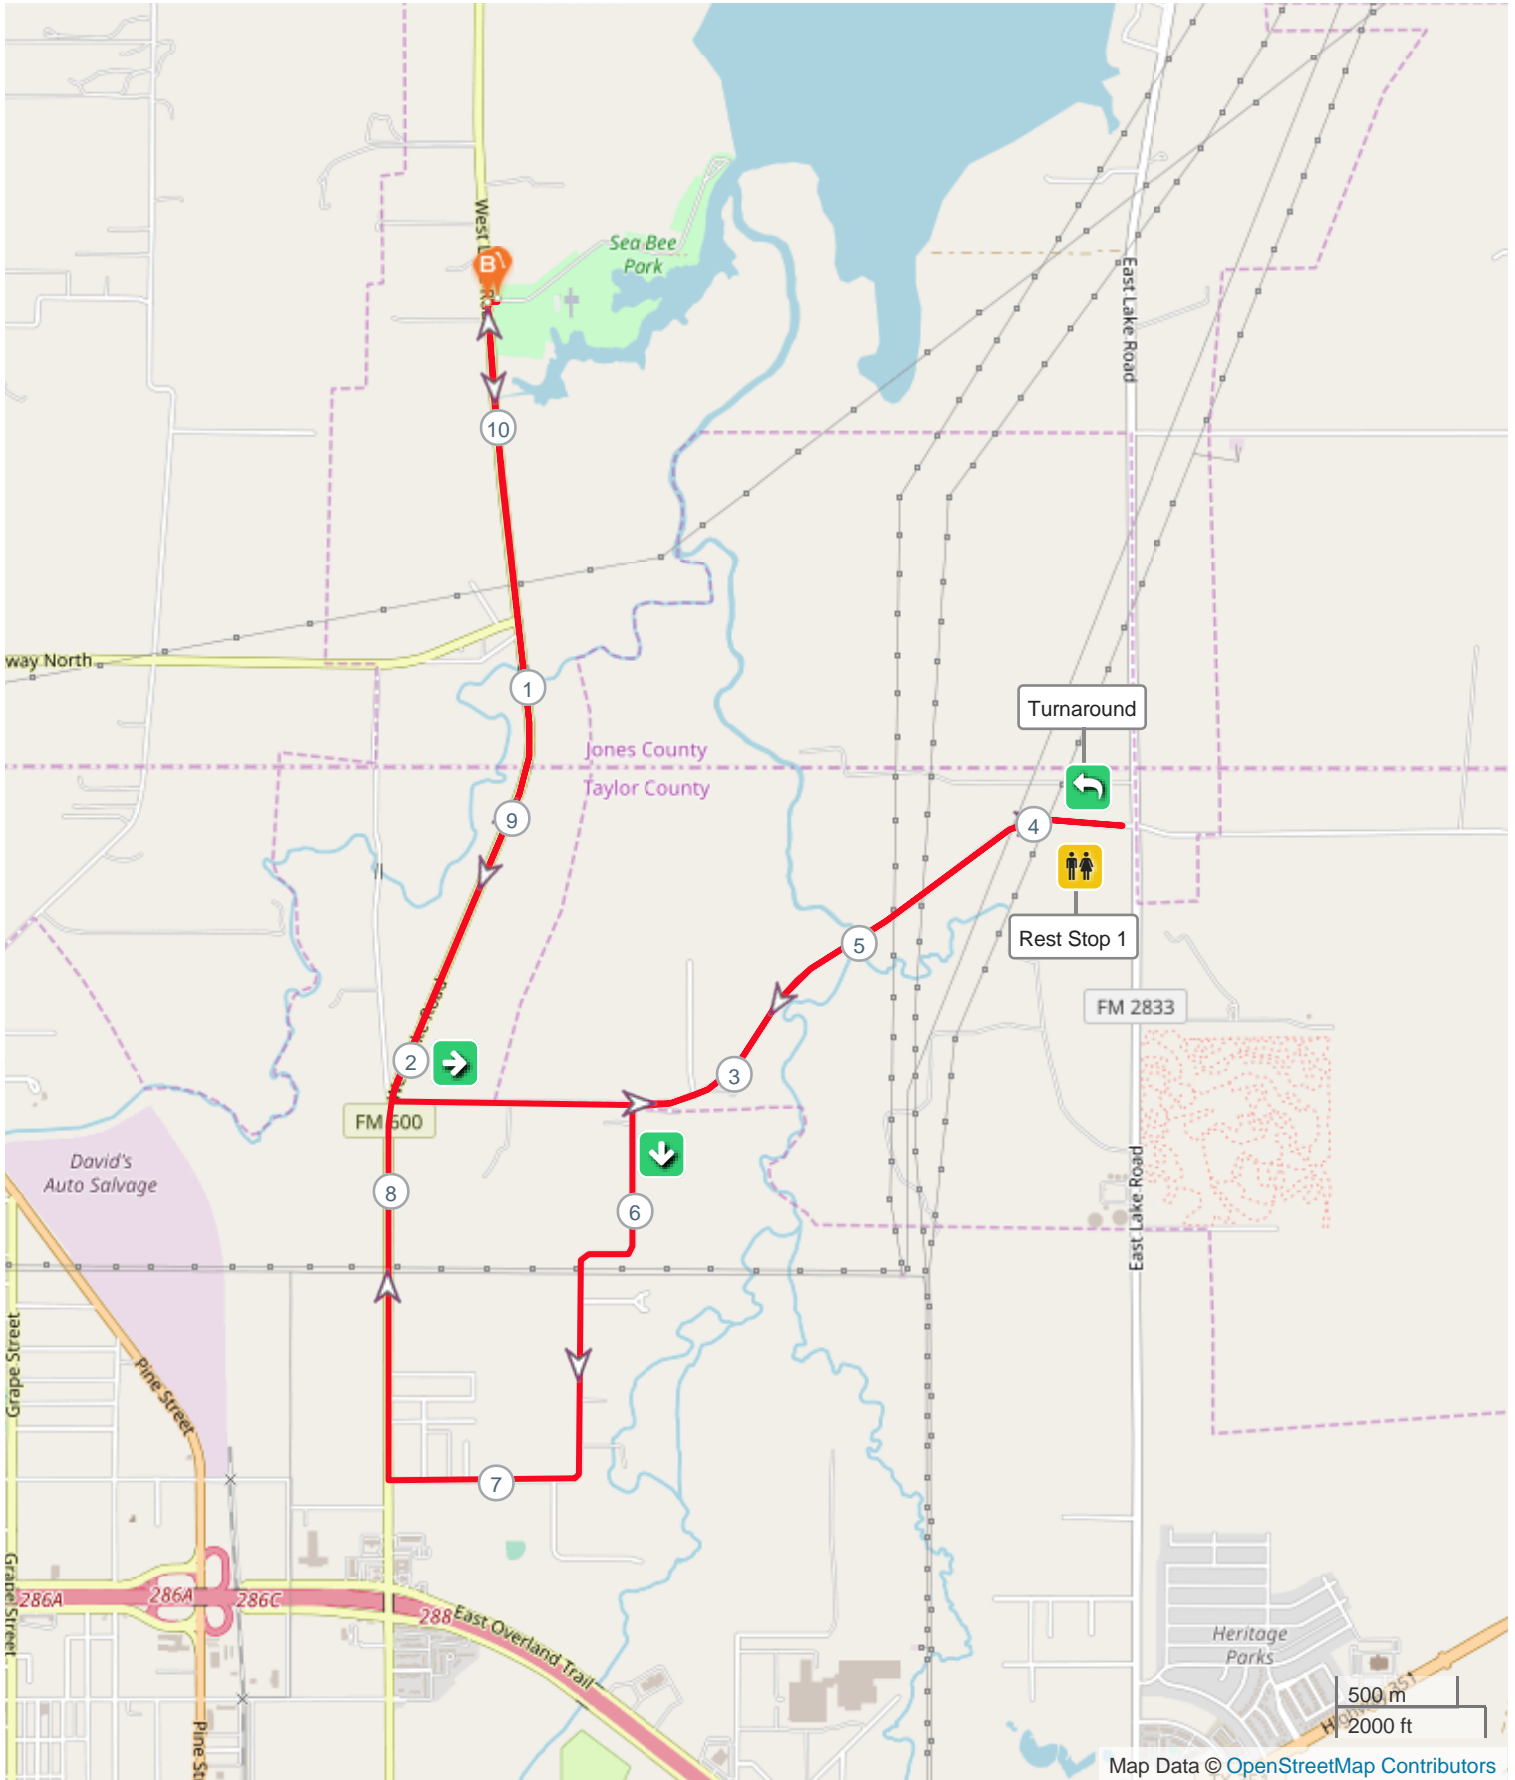

2022 Steam N Wheels 11 Mi (Construction)

ROUTE DIRECTIONS

No	Miles	Turn	Directions
1	0.000		Start on Sea Bee Park Road
2	0.027	←	Turn left onto West Lake Road, FM 600
3	2.120	←	Turn left onto Neas Road, FM 3308
4	5.736	←	Turn left onto Caldwell Road
5	7.267	→	Turn right onto West Lake Road, FM 600
6	10.303		FINISH