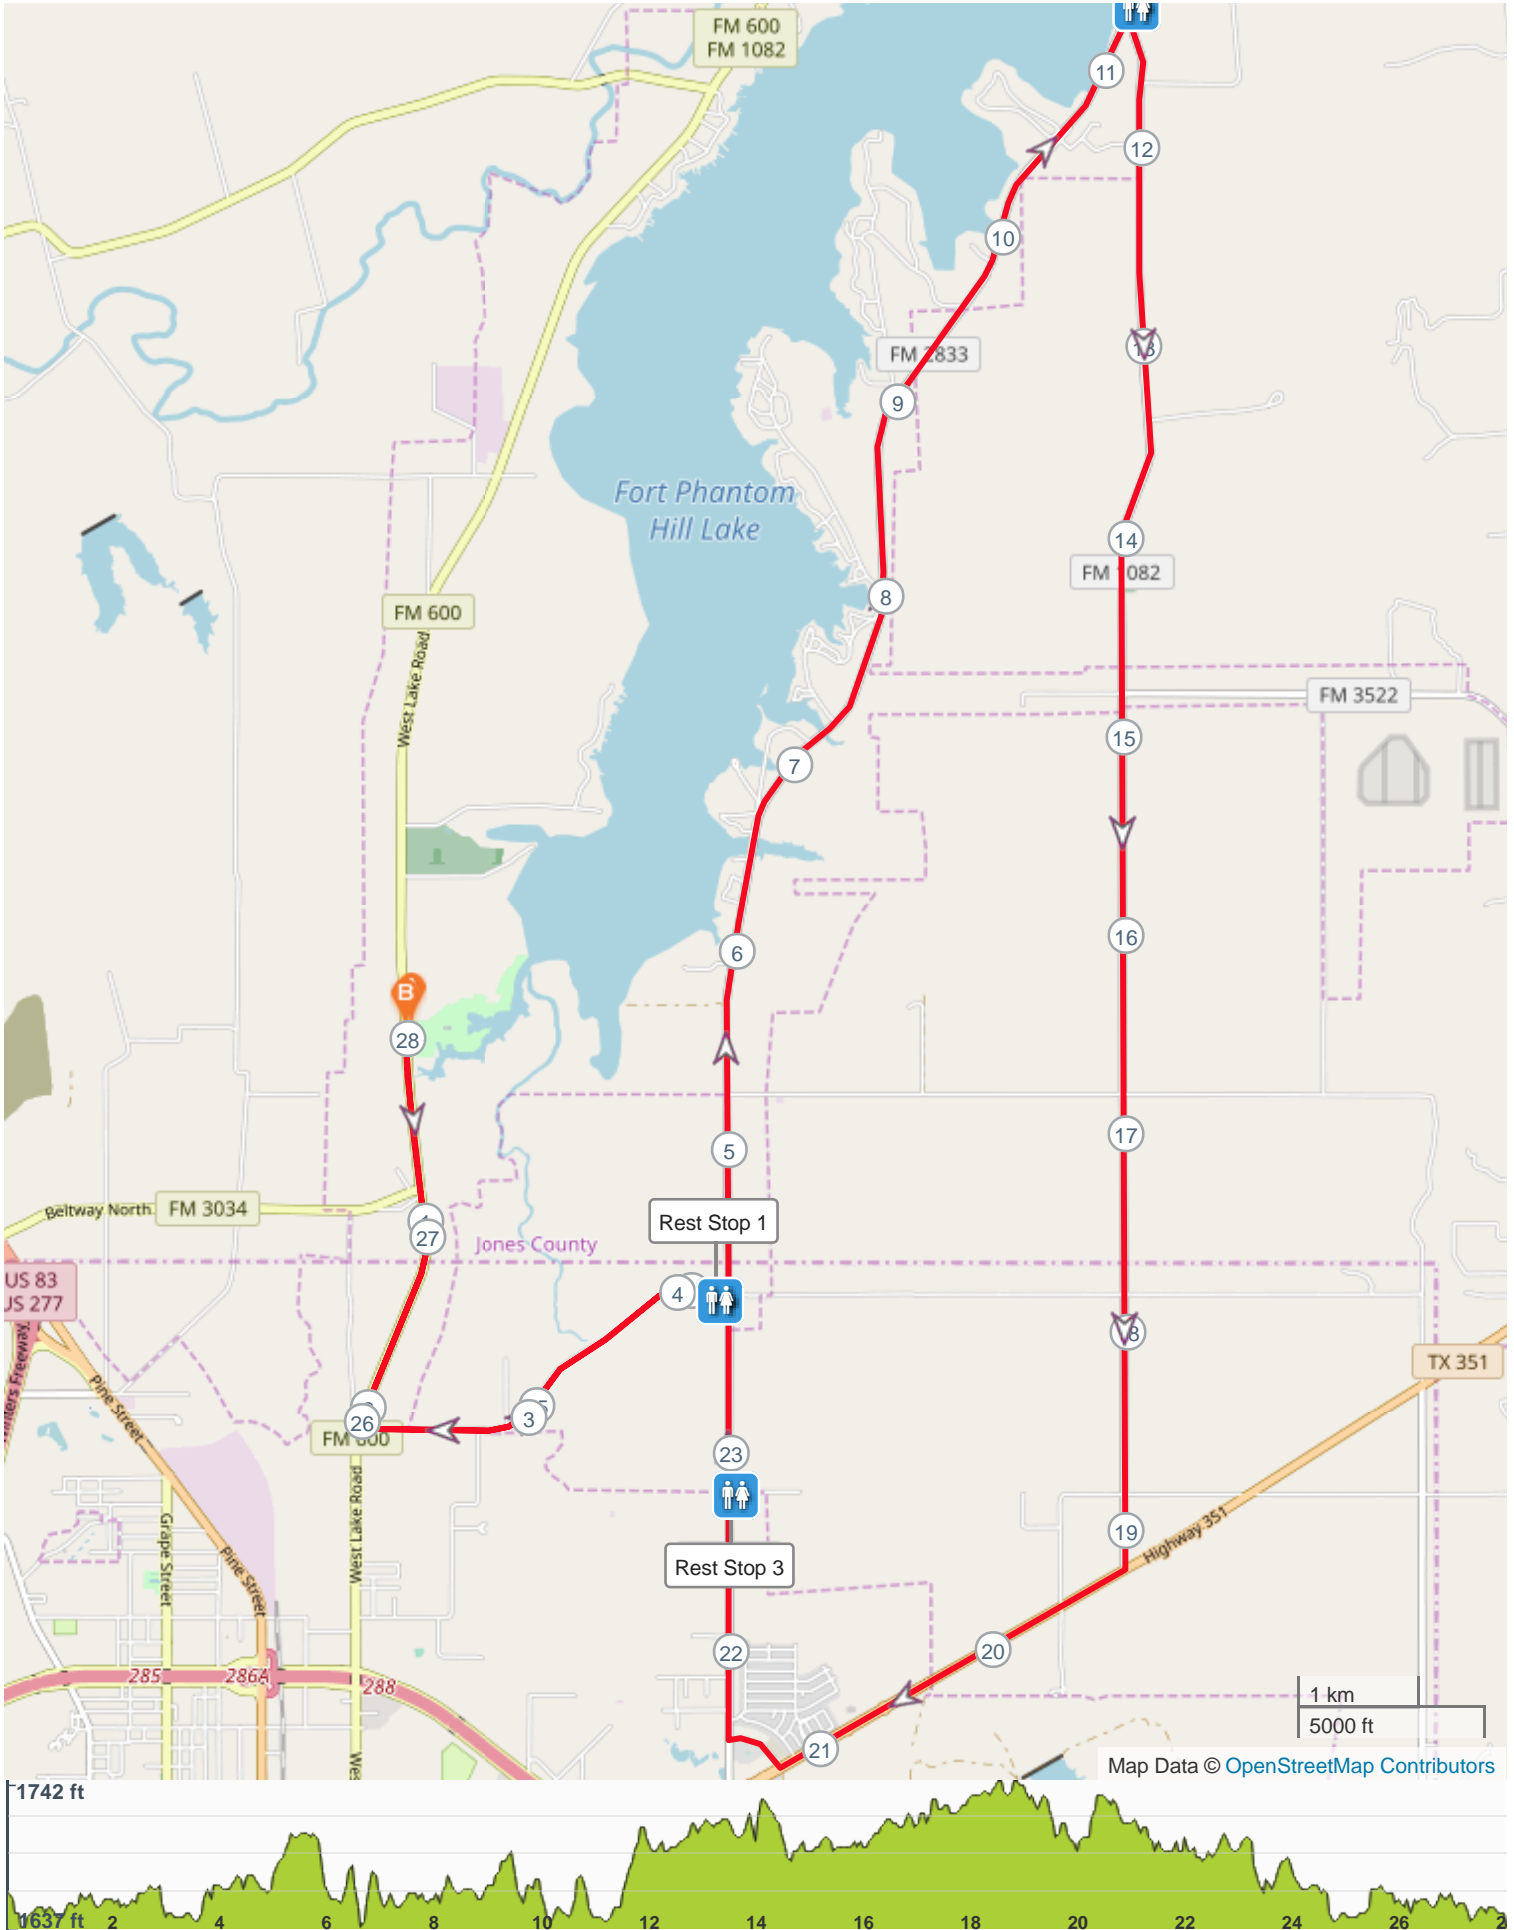

2022 Steam N Wheels 28 Mi

ROUTE DIRECTIONS

No	Miles	Turn	Directions
1	0.000		Start on Sea Bee Park Road
2	0.035	←	Turn left onto West Lake Road, FM 600
3	2.128	←	Turn left onto Neas Road, FM 3308
4	4.271	←	Turn left onto East Lake Road, FM 2833
5	11.333	→	Turn right onto Farm to Market Road 1082, FM 1082
6	19.217	→	Turn right onto Highway 351, TX 351
7	21.227	→	Turn right onto Union Lane
8	21.540	→	Turn right onto East Lake Road, FM 2833
9	23.801	←	Turn left onto Neas Road, FM 3308
10	25.944	→	Turn right onto West Lake Road, FM 600
11	28.012		FINISH