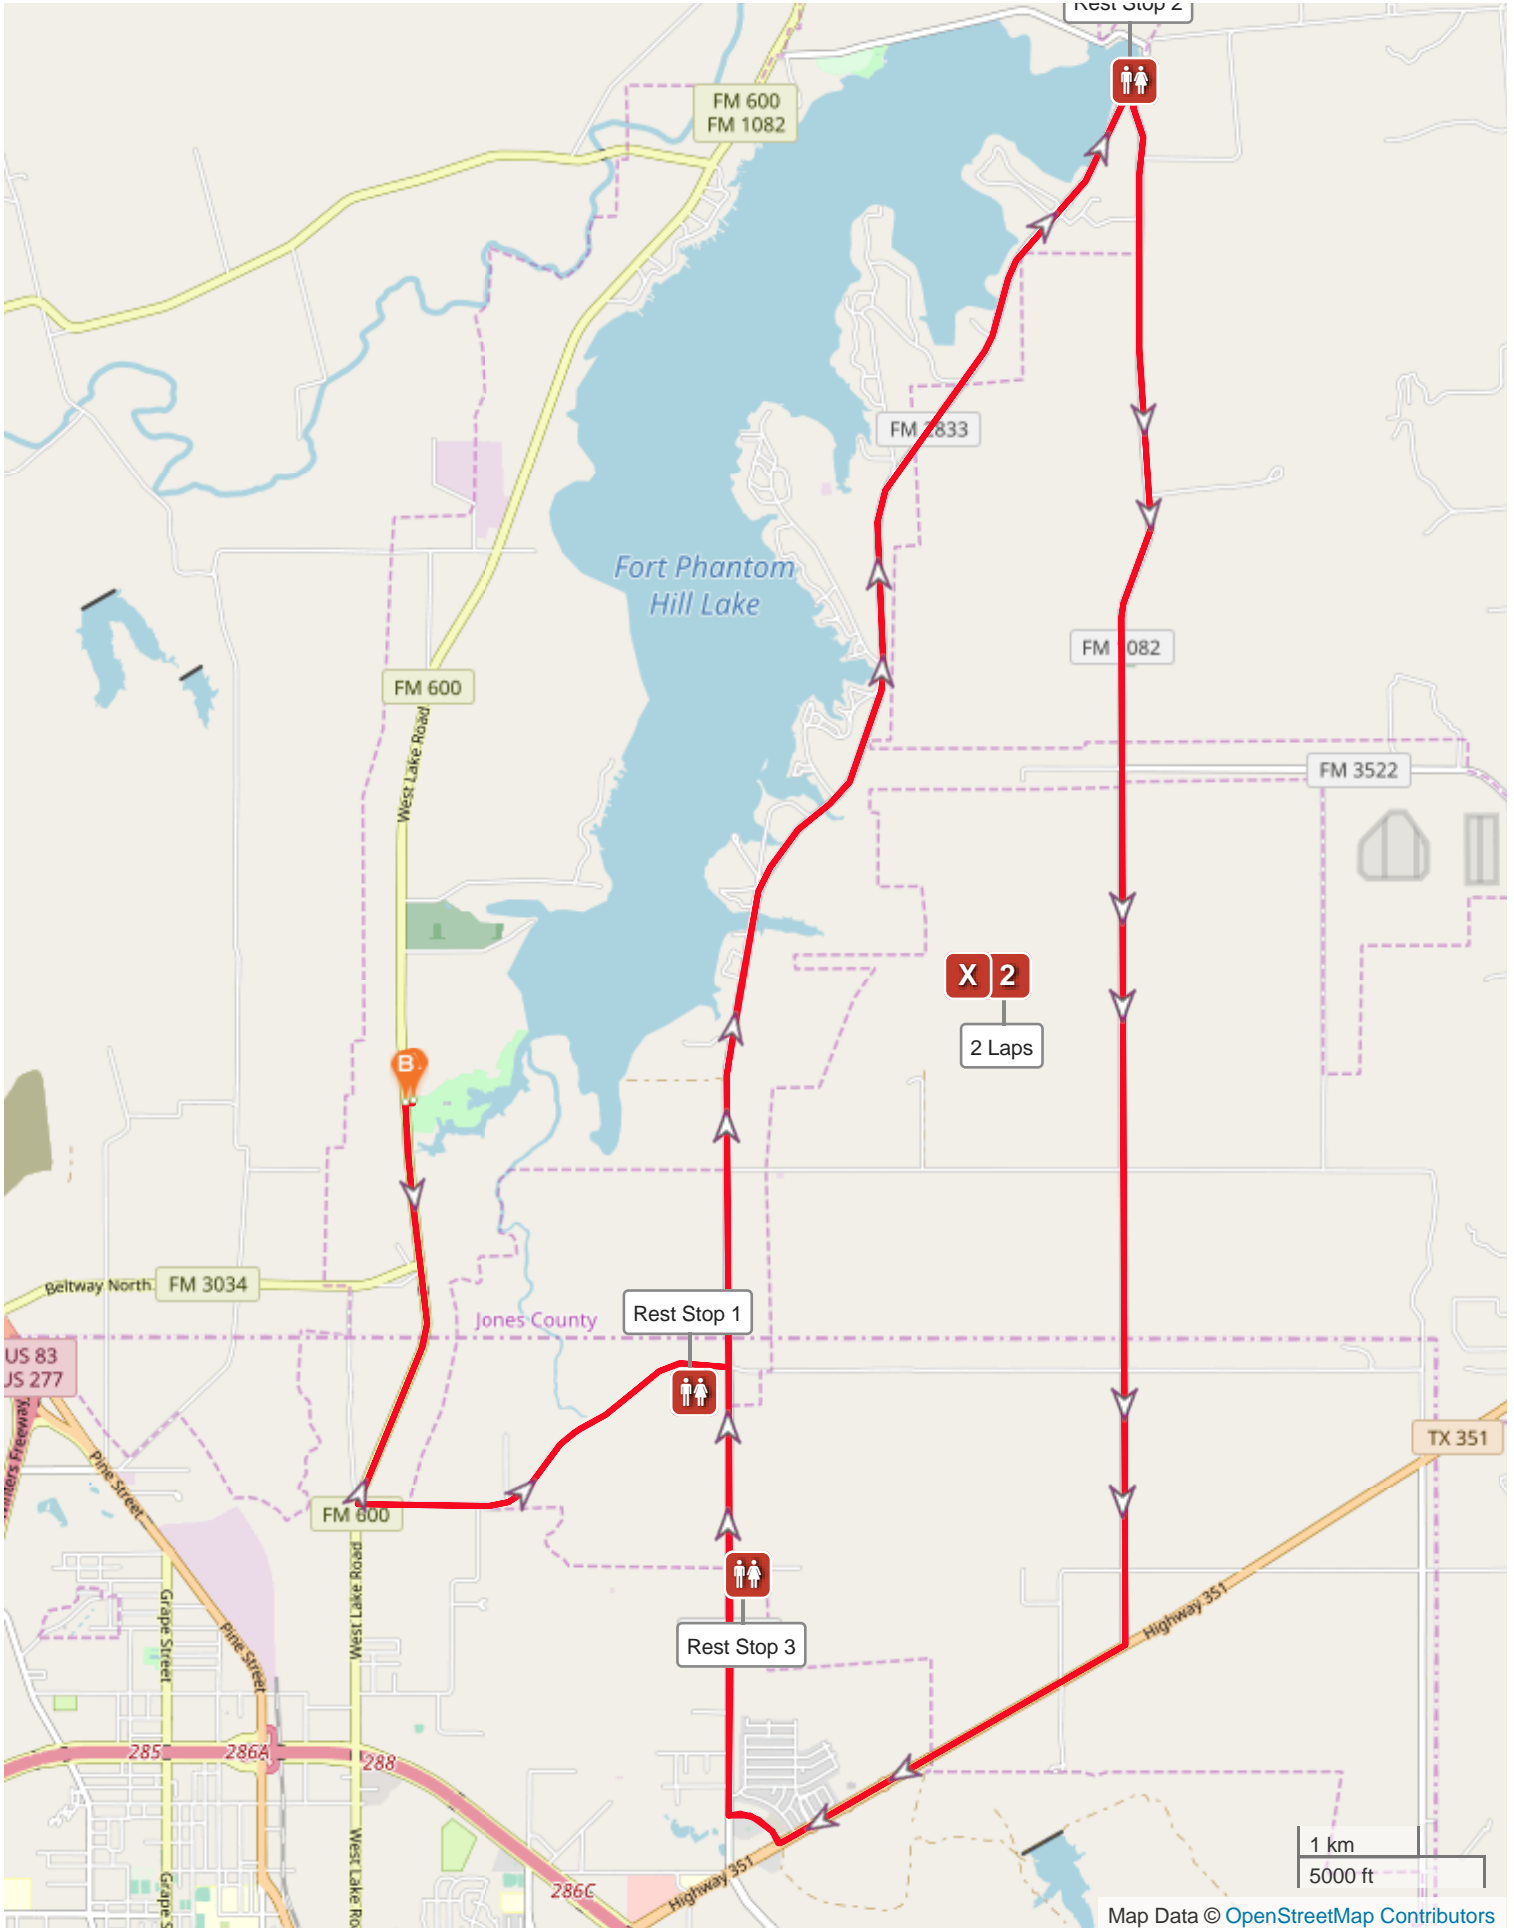

2022 Steam N Wheels 48 Mi (Construction)

ROUTE DIRECTIONS

No	Miles	Turn	Directions
----	-------	------	------------

No	Miles	Turn	Directions
1	0.000		Start on Sea Bee Park Road
2	0.037	←	Turn left onto West Lake Road, FM 600
3	2.131	←	Turn left onto Neas Road, FM 3308
4	4.274	←	Turn left onto East Lake Road, FM 2833
5	11.336	→	Turn right onto Farm to Market Road 1082, FM 1082
6	19.219	→	Turn right onto Highway 351, TX 351
7	21.229	→	Turn right onto Union Lane
8	21.542	→	Turn right onto East Lake Road, FM 2833
9	30.866	→	Turn right onto Farm to Market Road 1082, FM 1082
10	38.749	→	Turn right onto Highway 351, TX 351
11	40.759	→	Turn right onto Union Lane
12	41.072	→	Turn right onto East Lake Road, FM 2833
13	43.334	←	Turn left onto Neas Road, FM 3308
14	45.477	→	Turn right onto West Lake Road, FM 600
15	47.560		FINISH