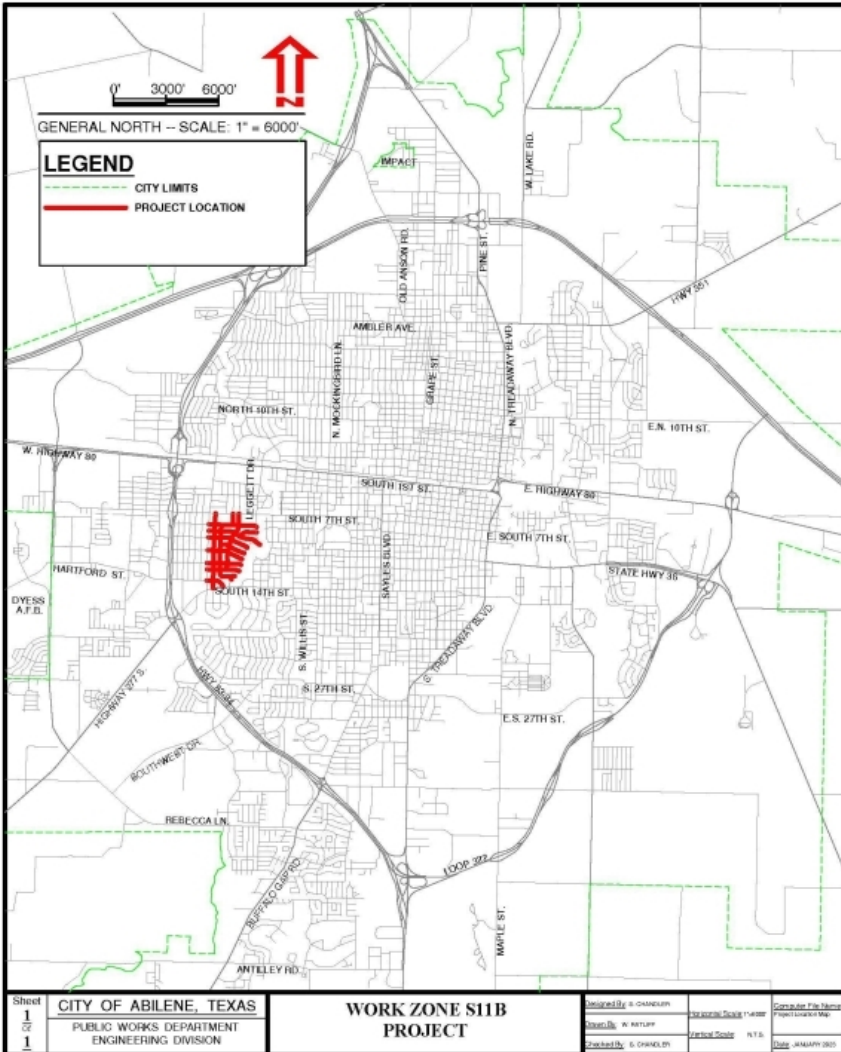

Street Resurfacing Project Work Zone S11B

Streets	From	To
Potomac Ave	Pioneer Dr	S Leggett Dr
Monticello St	Pioneer Dr	the end of street
Richmond St	S Pioneer Dr	S Leggett Dr
Benbrook St	Westridge Dr	S Leggett Dr
Fairmount St	S Pioneer Dr	S Leggett Dr
Waldemar St	S Pioneer Dr	S Leggett Dr
Stratford St	S Pioneer Dr	S Leggett Dr
Hartford St	S Pioneer Dr	S 14th St
Clairmont	S Westridge Dr	S Leggett Dr
Avondale	S Monticello St	S Leggett Dr
Buccaneer Dr	S 7th St	S 14th St
Westridge Dr	Potomac Ave	Clairmont St
Hawthorne St	S 7th St	Potomac Ave
Lexington Ave	S 7th St	Stratford St